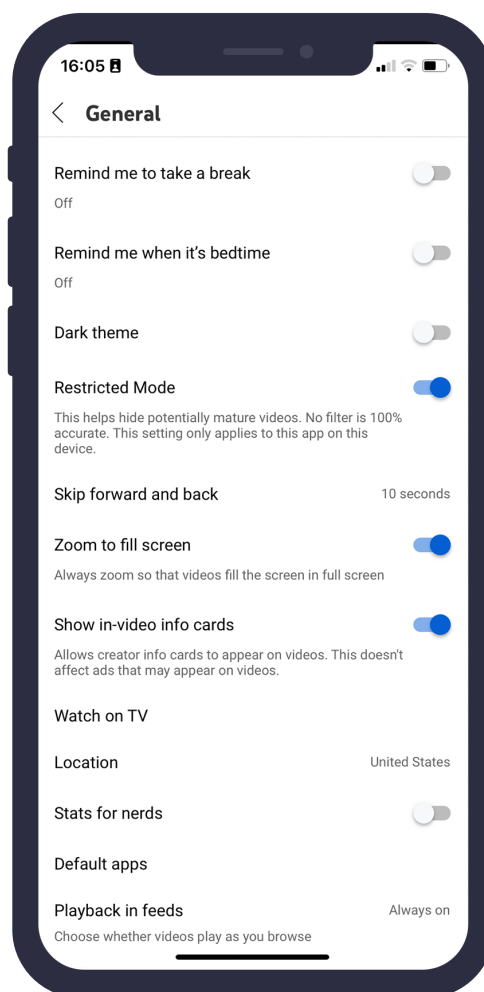

YouTube is an online video sharing service that can be accessed from a range of devices. It was launched, and posted its first video, in 2005. YouTube's rules (Terms and Conditions of Service) require you to be 13 or older to use the app.

Stay safe on YouTube using the instructions on **Restricted Mode**, **Blocking & Reporting** below.

Restricted Mode

Turn on restricted mode filtering with these simple instructions:

- On your home screen tap on your profile picture in the top right corner.
- Scroll down and tap on 
- Swipe the tab to the right to activate **Restricted Mode**.